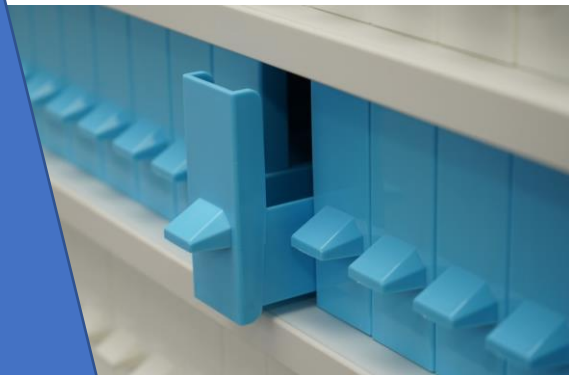

Slide storage cabinet

Z60000

- Monolithic furniture cabinet made of painted wood
- 12 floors
- Each floor 15 shelves, retractable
- Lightweight and durable plastic shelves material
- Shelves compatible with both slides (60000pcs) and cassettes (8640pcs)
- Suitable for combined storage
- Elegant white/blue color combination
- Other colors on request
- Dimensions 565mm x 515mm, height 1410mm
- Fully loaded weight 370kg